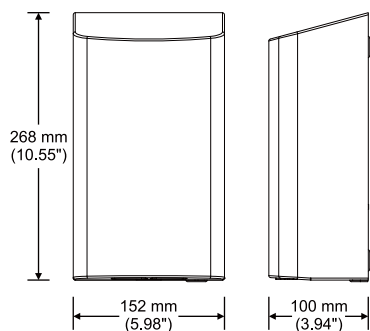

Specification

Model Name: EcoSwift01

Cover Finish: White Powder Coating

Cover Material: Stainless Steel (#430)

Operation: Automatic