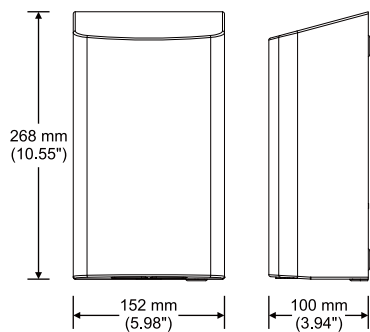

Model Name: EcoSwift05

Cover Finish: Satin

Cover Material: Stainless Steel (#304)

Operation: Automatic