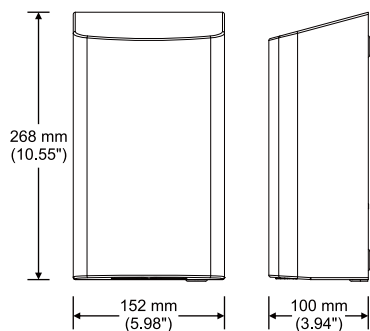

Model Name: EcoSwift01B

Cover Finish: Matte Black Powder Coating

Cover Material: Stainless Steel (#430)

Operation: Automatic