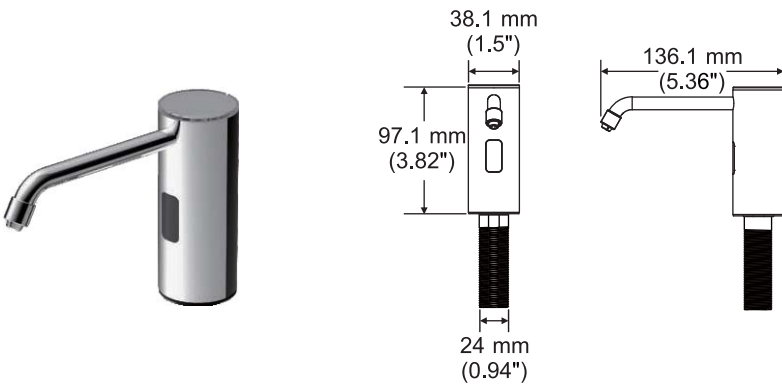

DECK-MOUNTED RANGE

Why HK-CSD?

Specs

hands-free

AC power

1,500 ml soap bottle
(optional 3,000 ml)

foam: one drop 0.6-0.8 ml

liquid: one drop 1.0-1.2 ml

postnatal care
center

Specification

Model Name: HK-CSD13 / 23 / 33
Spout Material: Stainless steel (#304)
Spout Finish: Satin or Bright
Power Source: AC

Model Name: HK-CSD14R / 24R / 34R
Spout Material: Stainless steel (#304)
Spout Finish: Satin or Bright
Power Source: AC only

Model Name: HK-CSD15R / 25R / 35R
Spout Material: Stainless steel (#304)
Spout Finish: Satin or Bright
Power Source: AC only

Mechanism

1500 ml (50.7 fl oz)

3000 ml (101.4 fl oz)

Specification

Packaging (carton): HK-CSD13 / 23 / 33 : 6 dispensers/carton. G.W. 8.8 kg. Meas. 2.45'
 HK-CSD14R / 24R / 34R : 6 dispensers/carton. G.W. 9.2 kg. Meas. 2.45'
 HK-CSD15R / 25R / 35R : 6 dispensers/carton. G.W. 9.2 kg. Meas. 2.45'