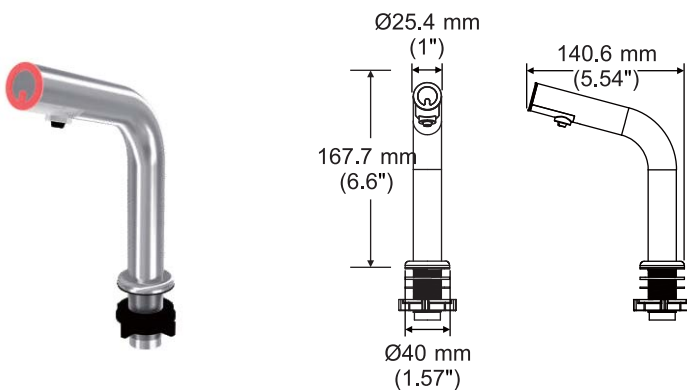

postnatal care
center

Specification

Model Name: HK-CSD13 / 23 / 33
Spout Material: Stainless steel (#304)
Spout Finish: Satin or Bright
Power Source: AC

Model Name: HK-CSD14R / 24R / 34R
Spout Material: Stainless steel (#304)
Spout Finish: Satin or Bright
Power Source: AC only

Model Name: HK-CSD15R / 25R / 35R
Spout Material: Stainless steel (#304)
Spout Finish: Satin or Bright
Power Source: AC only

Mechanism

1500 ml (50.7 fl oz)

3000 ml (101.4 fl oz)

Specification

Packaging (carton): HK-CSD13 / 23 / 33 : 6 dispensers/carton. G.W. 8.8 kg. Meas. 2.45'
 HK-CSD14R / 24R / 34R : 6 dispensers/carton. G.W. 9.2 kg. Meas. 2.45'
 HK-CSD15R / 25R / 35R : 6 dispensers/carton. G.W. 9.2 kg. Meas. 2.45'