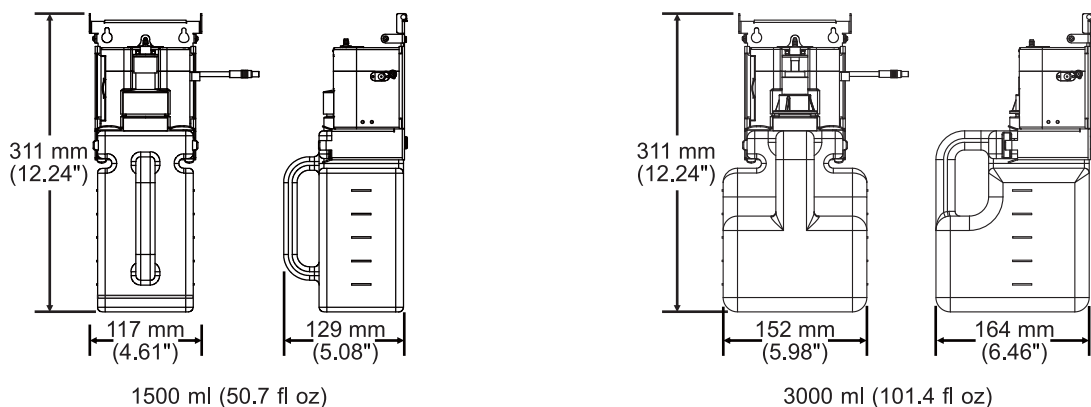

postnatal care
center

Specification

Model Name: HK-CSD13 / 23 / 33
Spout Material: Stainless steel (#304)
Spout Finish: Satin or Bright
Power Source: AC

Model Name: HK-CSD14R / 24R / 34R
Spout Material: Stainless steel (#304)
Spout Finish: Satin or Bright
Power Source: AC only

Model Name: HK-CSD15R / 25R / 35R
Spout Material: Stainless steel (#304)
Spout Finish: Satin or Bright
Power Source: AC only

Mechanism

1500 ml (50.7 fl oz)

3000 ml (101.4 fl oz)

Specification

Packaging (carton): HK-CSD13 / 23 / 33 : 6 dispensers/carton. G.W. 8.8 kg. Meas. 2.45'
 HK-CSD14R / 24R / 34R : 6 dispensers/carton. G.W. 9.2 kg. Meas. 2.45'
 HK-CSD15R / 25R / 35R : 6 dispensers/carton. G.W. 9.2 kg. Meas. 2.45'