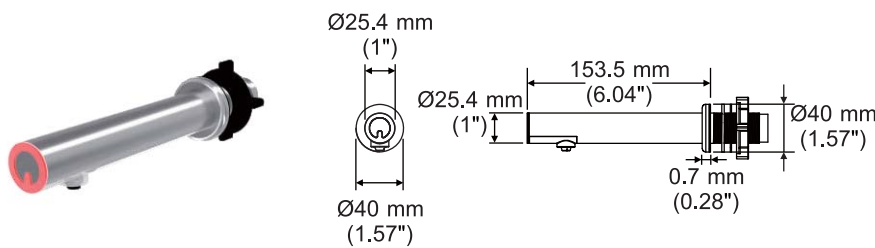

DECK-MOUNTED RANGE

Why HK-CSD?

Specs

hands-free

AC power

1,500 ml soap bottle
(optional 3,000 ml)

foam: one drop 0.6-0.8 ml

liquid: one drop 1.0-1.2 ml

disinfectant spray:
one drop 1.0-1.2 ml

Design

easy maintenance

switchable soap type

refillable soap bottle

stable sensing distance

LED indicator

quiet operation

postnatal care
center

Specification

Model Name: HK-CSD13 / 23 / 33
Spout Material: Stainless steel (#304)
Spout Finish: Satin or Bright
Power Source: AC

Model Name: HK-CSD14R / 24R / 34R
Spout Material: Stainless steel (#304)
Spout Finish: Satin or Bright
Power Source: AC only

Model Name: HK-CSD15R / 25R / 35R
Spout Material: Stainless steel (#304)
Spout Finish: Satin or Bright
Power Source: AC only

Mechanism

1500 ml (50.7 fl oz)

3000 ml (101.4 fl oz)

Specification

Packaging (carton): HK-CSD13 / 23 / 33 : 6 dispensers/carton. G.W. 8.8 kg. Meas. 2.45'
 HK-CSD14R / 24R / 34R : 6 dispensers/carton. G.W. 9.2 kg. Meas. 2.45'
 HK-CSD15R / 25R / 35R : 6 dispensers/carton. G.W. 9.2 kg. Meas. 2.45'