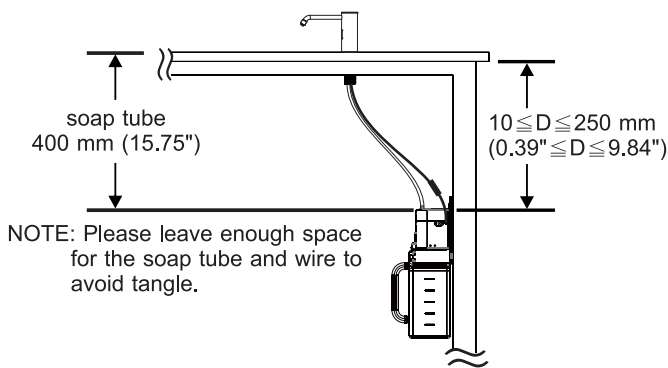

Specification

Packaging (carton): HK-CSD13 / 23 / 33 : 6 dispensers/carton. G.W. 8.8 kg. Meas. 2.45'
HK-CSD14R / 24R / 34R : 6 dispensers/carton. G.W. 9.2 kg. Meas. 2.45'
HK-CSD15R / 25R / 35R : 6 dispensers/carton. G.W. 9.2 kg. Meas. 2.45'

Soap Pump Life: 100k cycles

Mechanism Life: 500k cycles

Viscosity Range: 1-3000 Cp(Mpas) (Liquid)
Foaming Soap (Foam)

Light Indication: Solid green light: wrong type of soap
Flashing green light: empty soap bottle (1500 ml soap bottle only)

Smart Design: All key parts are independent for easy maintenance.
Container assembly and mechanism of dispenser are 100% separation; mechanism is free from damage by soap.

Safety Approvals: **CE** **RoHS** **LVD** **EMC**