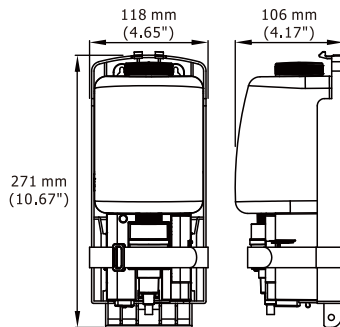

Power Source	ALKALINE (AA type x 4) or AC type
Sensing Range	Auto-detecting, default 120 ± 20 mm
Capacity	1200 ml, refillable
Certification	CE, EMC