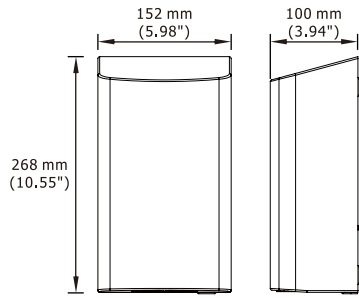

Hand Dryer

A Different Model Hand Dryer Can Be Used

Drying Time	Less than 10-15 seconds
Wattage	1kW
Standby Power	0.3-0.4W
Timing Protection	60 seconds auto shut off
Sound Level	68.6 dB to 72.3 dB @ 1m
Air Speed	65-92 m/s, adjustable
Drip Proof	IP24
Certification	UL, CE, GS, CB, BSMI, EMC, LVD, WEEE, ROHS, GreenSpec