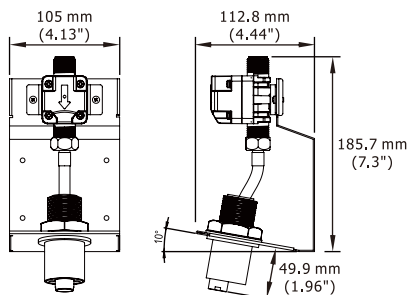

# Faucet

Power Source	ALKALINE (C type x 4) or AC type
Sensing Range	120 ± 20 mm
Time Out Setting	60 seconds
Water Pressure	7-87 PSI