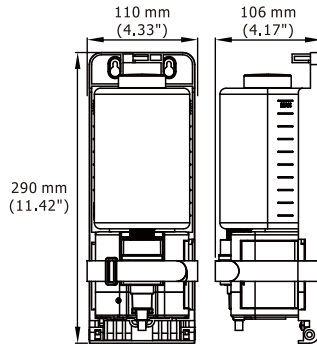

Soap Dispenser

Power Source	ALKALINE (AA type x 4) or AC type
Sensing Range	Auto-detecting, default 95 ± 15 mm
Capacity	1000 ml, refillable
Certification	CE, EMC