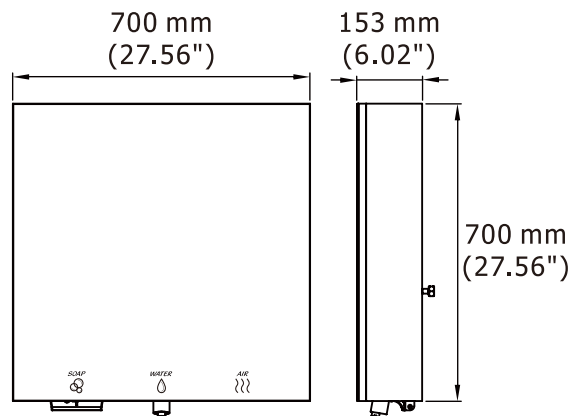

MIRROR CABINET WASH STATION

Creates a neat and clean washroom space

Mirror cabinet sizes vary in different projects, and Hokwang has rich experiences in product design. Any requests for customized products and sizes can be consulted and realized.

**Customized Cabinet
Dimensions Available**

**Different Modal
Hand Dryer/
Soap Dispenser/
Faucet Can Be Used**